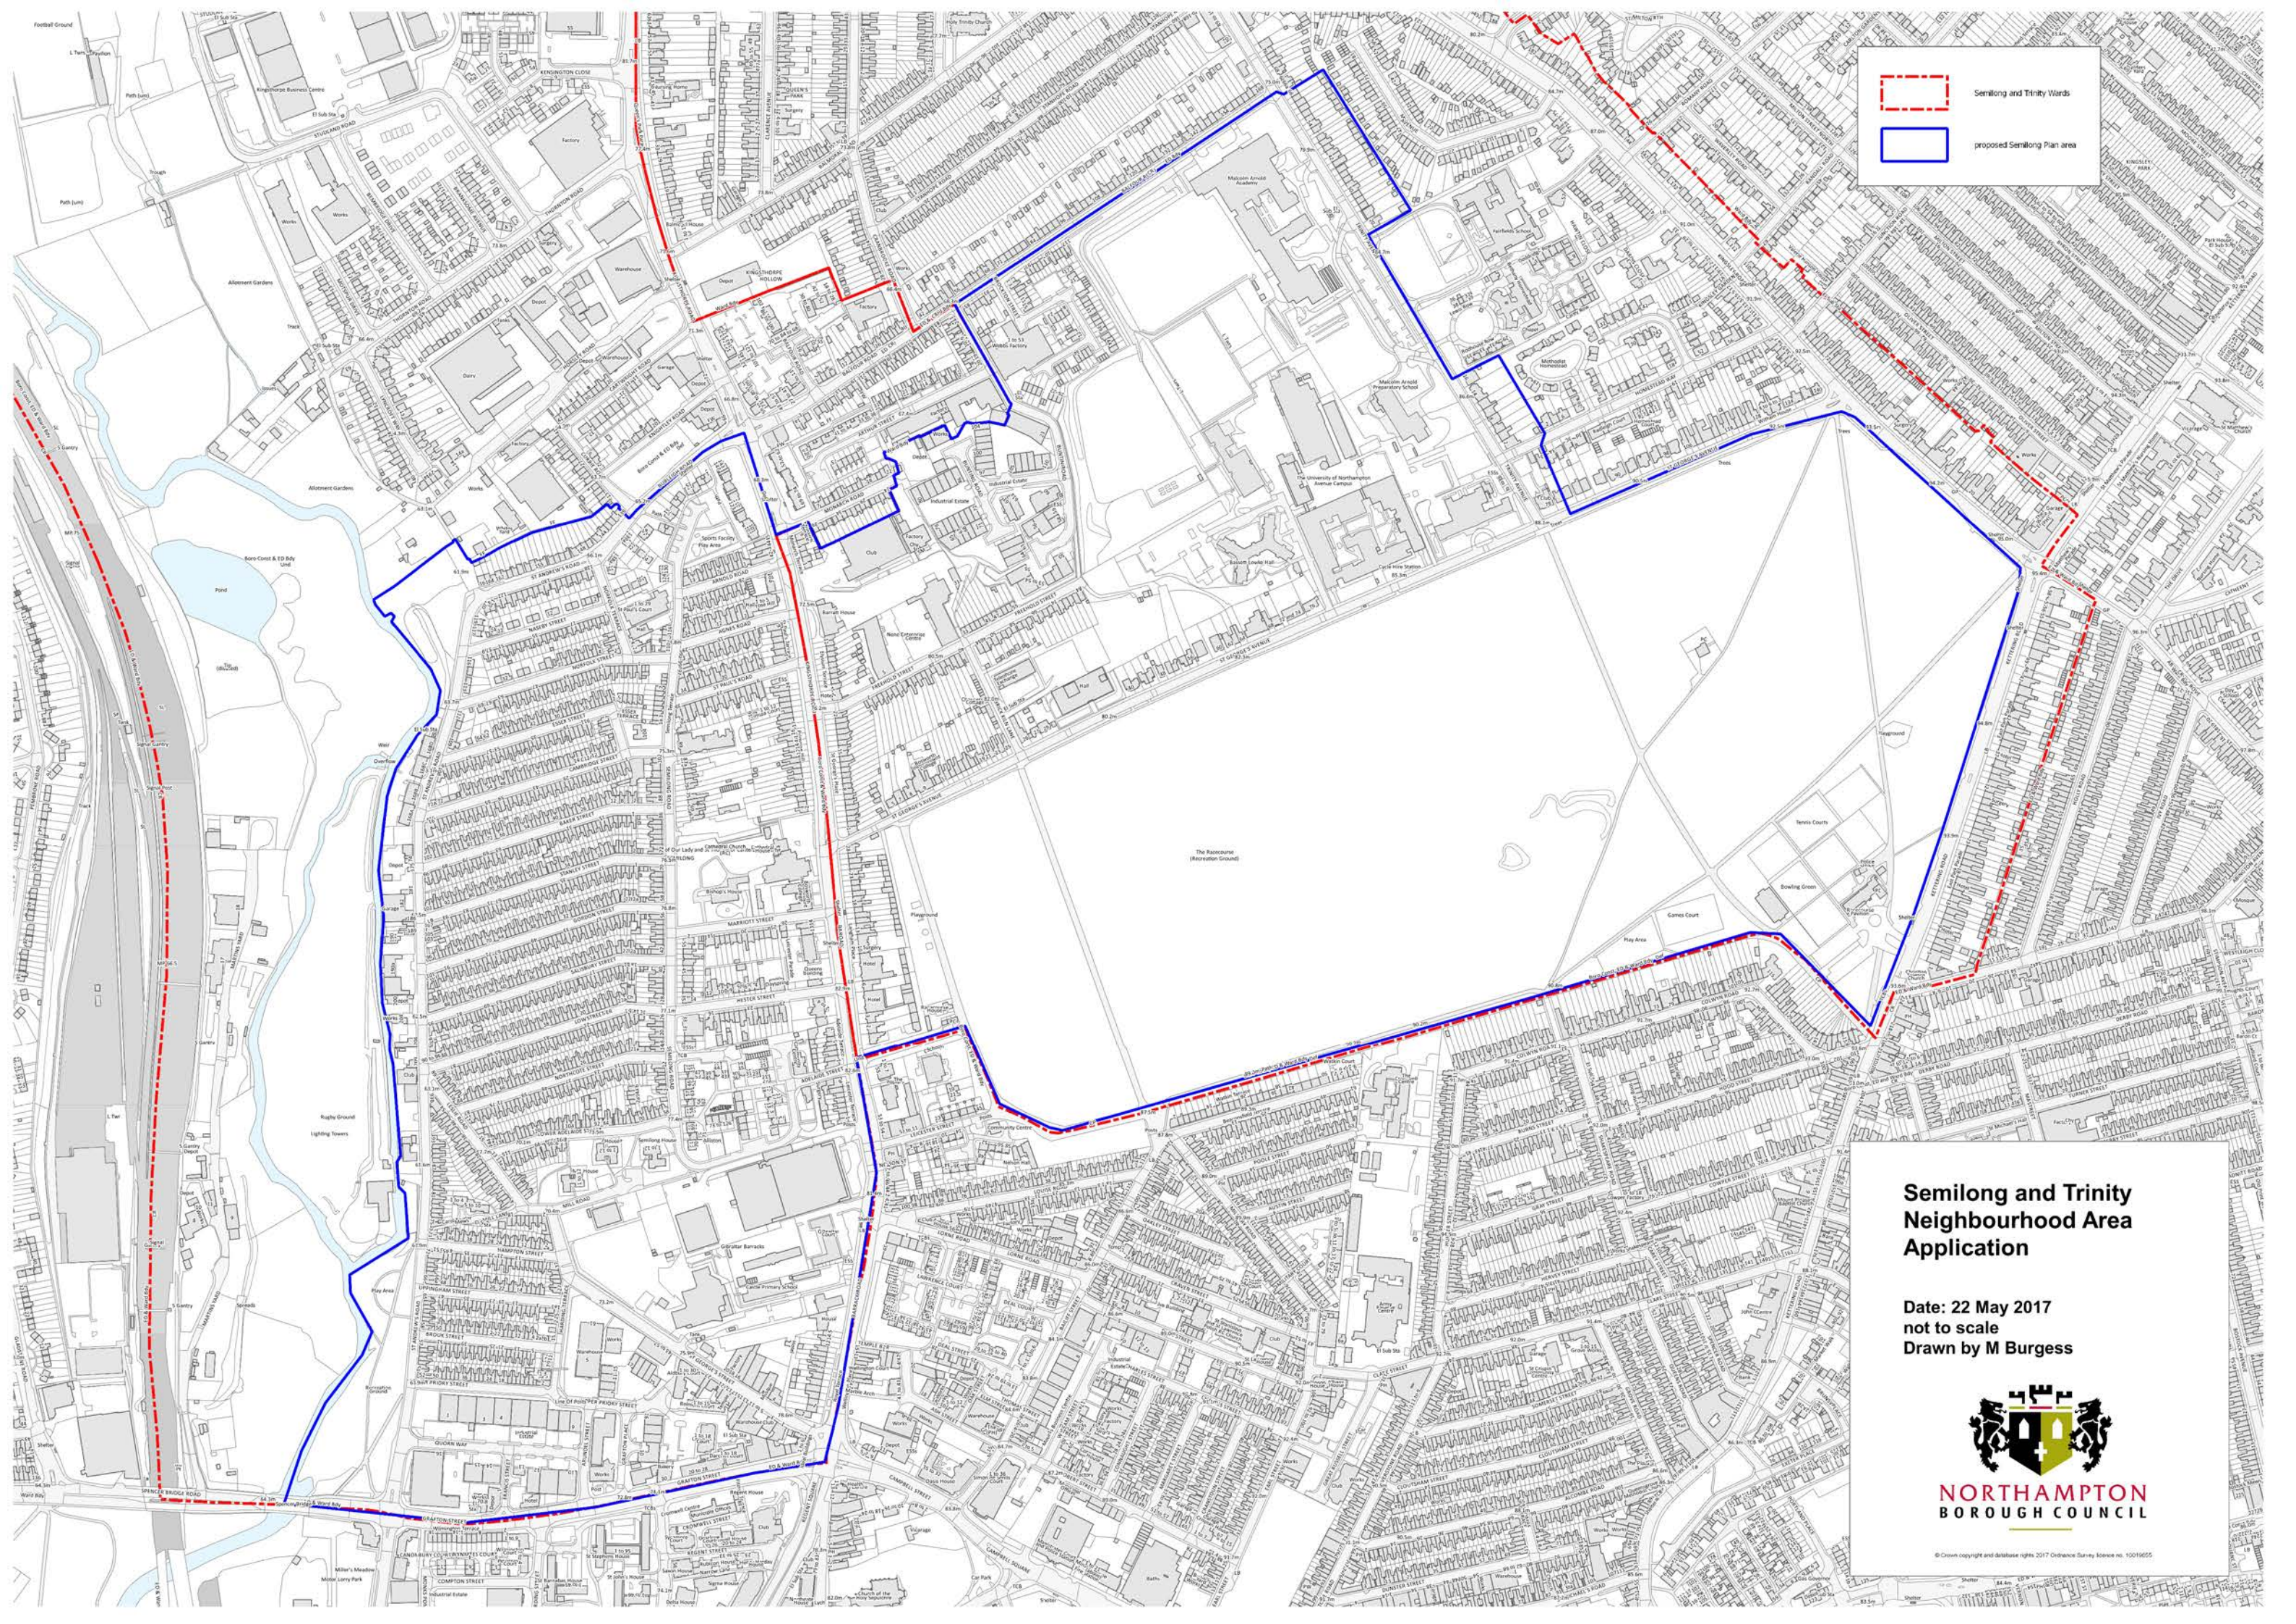

 Semilong and Trinity Wards
 proposed Semilong Plan area

Semilong and Trinity Neighbourhood Area Application

Date: 22 May 2017
 not to scale
 Drawn by M Burgess

NORTHAMPTON BOROUGH COUNCIL

© Crown copyright and database rights 2017 Ordnance Survey license no. 10019655